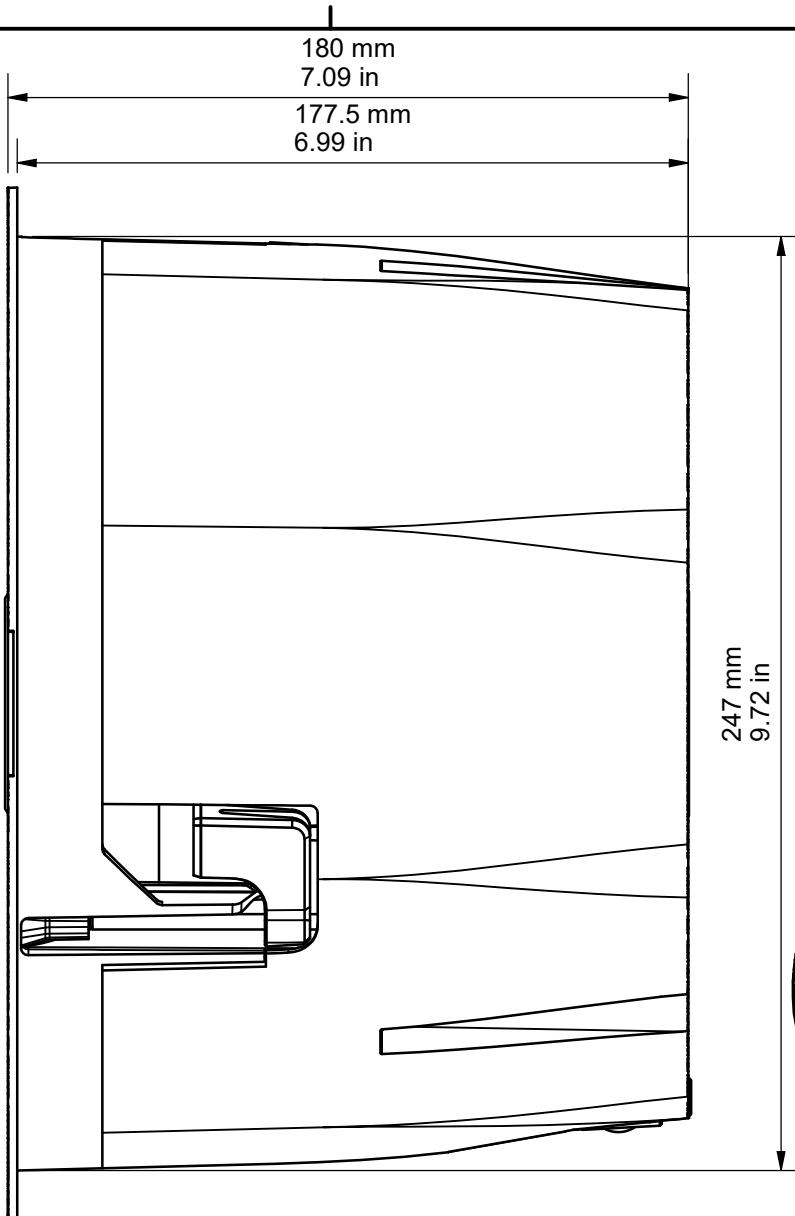

GRILLE ON
277.96 mm
10.94 in

247 mm
9.72 in

182.45 mm
7.18 in

20 mm
0.79 in

DRAWING FOR REFERENCE ONLY

C3L-CP

RANGE: CREATOR SERIES

© COPYRIGHT MONITOR AUDIO