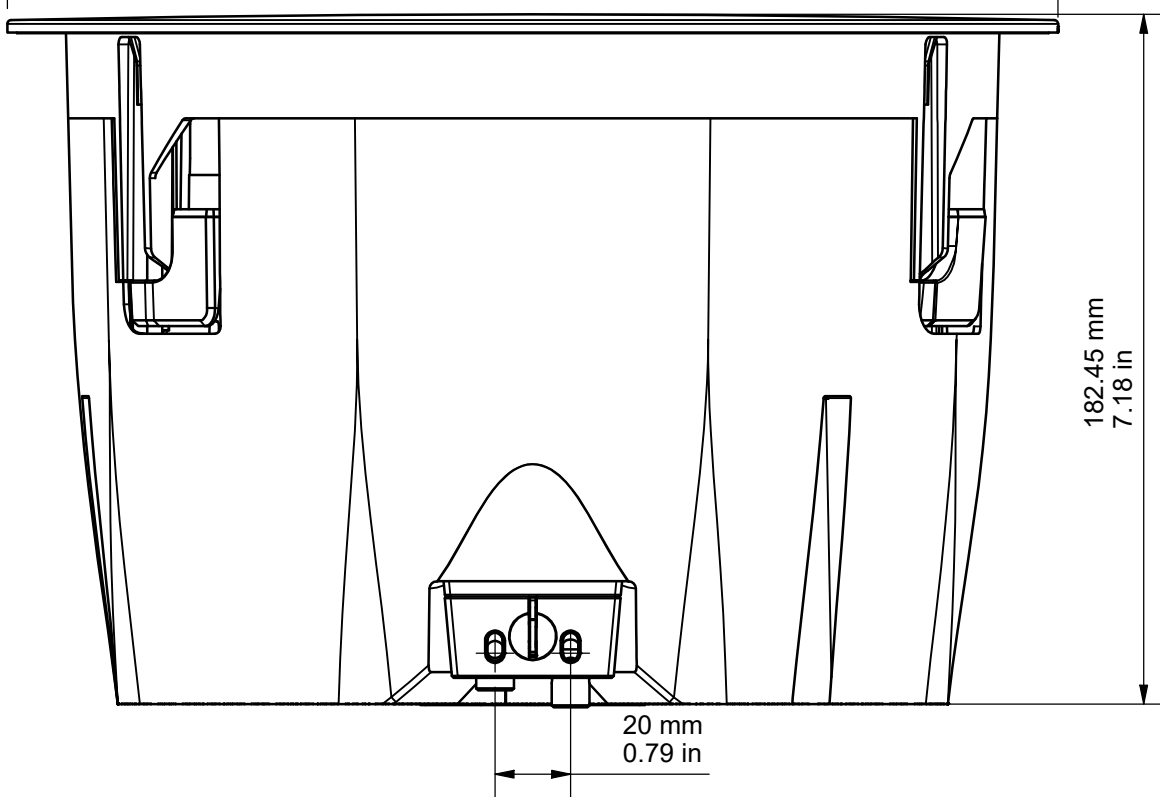

GRILLE ON
277.96 mm
10.94 in

247 mm
9.72 in

182.45 mm
7.18 in

20 mm
0.79 in

DRAWING FOR REFERENCE ONLY

C3L-CP

RANGE: CREATOR SERIES

© COPYRIGHT MONITOR AUDIO