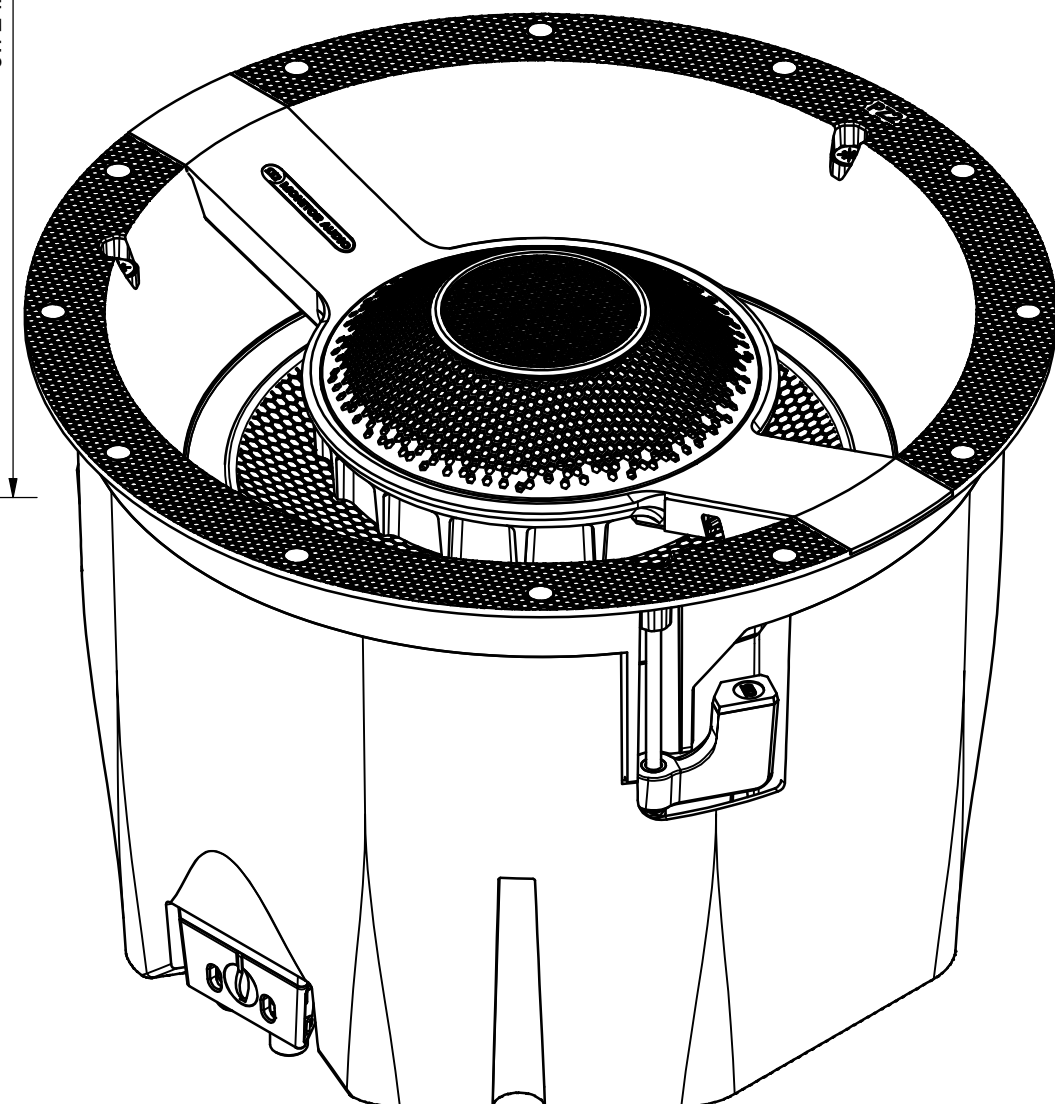

GRILLE ON
277.96 mm
10.94 in

247 mm
9.72 in

182.45 mm
7.18 in

20 mm
0.79 in

DRAWING FOR REFERENCE ONLY

C3L-CP

RANGE: CREATOR SERIES

© COPYRIGHT MONITOR AUDIO